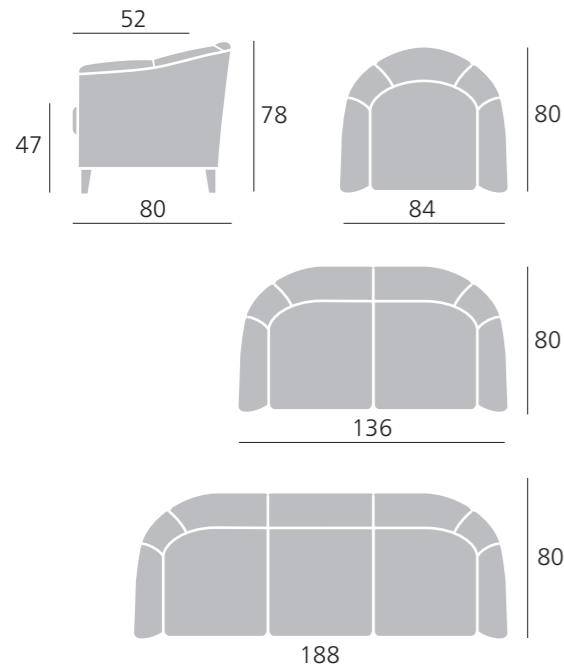

## Dimensions

Width    Depth    Height

Chair    84 cm    80 cm    78 cm

2-seat Sofa    136 cm    80 cm    78 cm

3-seat Sofa    188 cm    80 cm    78 cm

Wood

**Legs** – height 12 cm

### For additional cost

White    Oiled oak

**Deco pillows** – 40x40 cm  
– 50x50 cm  
Deco pillows are not included in the price